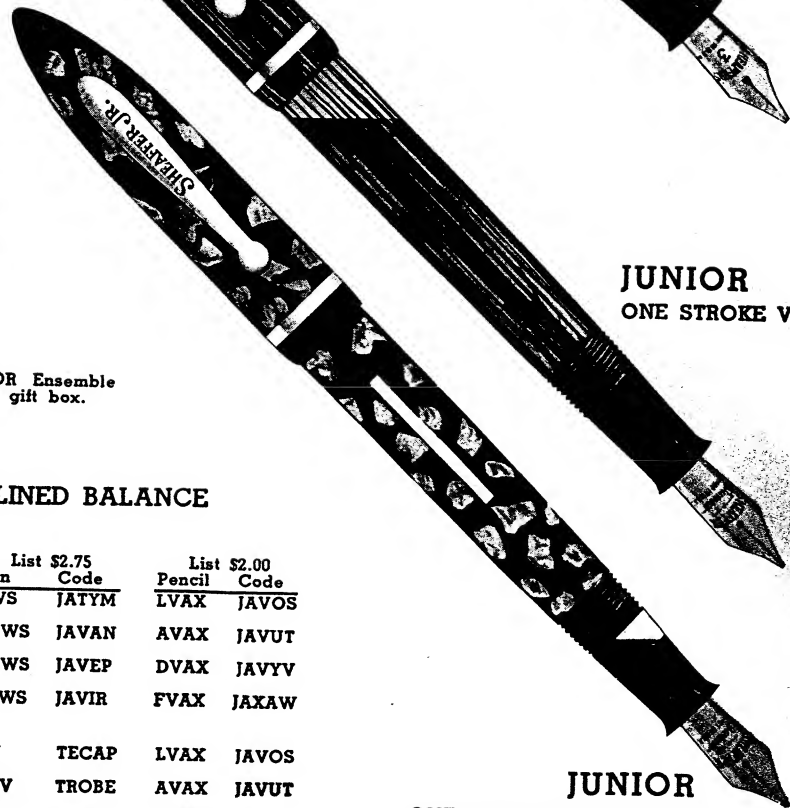

JUNIOR
ONE STROKE VACUUM TYPE

JUNIOR
ONE STROKE LEVER TYPE

CRAFTSMAN STREAMLINED BALANCE

Color	List $5.00		List $3.50		List $3.00	
	Ensemble Code	Pen	Pen	Code	Pencil Code	Code
Black	2L85	WUKAB	3W	WUKIB	LTAC	PIBCA
Ebonized Pearl	2D85	WUKEB	D3W	WUKOB	DTAC	DADUB
Dark Brown	2C85	KALUL	C3W	KADED	CTAC	KAFES
Rose Glow	2F85	KEFED	F3W	KAKIC	FTAC	KAMAB
Ebonized Pearl	2P85	RUTIG	P3W	RIVGI	PTAC	RINRO
Dark Green	2E85	EHAPR	E3W	EDIHT	ETAC	EFUXJ
Visulated—(Lever Style)						
Black	2L22	THAZY	3T	TEBAC	LTAC	PIBCA
Ebonized Pearl	2D22	DALEB	D3T	DACOB	DTAC	DADUB
Dark Brown	2C22	KALDI	C3T	KACEL	CTAC	KAFES
Rose Glow	2F22	KAVLO	F3T	KAHUN	FTAC	KAMAB
Ebonized Pearl	2P22	RUPYC	P3T	RECZU	PTAC	RINRO
Dark Green	2E22	EGOSM	E3T	EDEKN	ETAC	EFUXJ

MISS UNIVERSE STREAMLINED BALANCE

Color	List $5.00		List $3.50		List $2.50	
	Ensemble Code	Pen	Pen	Code	Pencil Code	Code
Black	2L82	WAPON	3WS	WAMOF	LVAC	POBUZ
Ebonized Pearl	2D82	WAPUP	D3WS	WAMUG	DVAC	DADYB
Dark Brown	2C82	WAPYR	C3WS	WAMYH	CVAC	KAFIT
Rose Glow	2F82	WARAS	F3WS	WAPAK	FVAC	KAMEC
Ebonized Pearl	2P82	WARET	P3WS	WAPEL	PVAC	RIMSI
Dark Green	2E82	WARIB	E3WS	WAPIM	EVAC	EGAWK
Visulated—(Lever Style)						
Black	2L23	LABAT	3V	TEMUP	LVAC	POBUZ
Ebonized Pearl	2D23	DALIB	D3V	DACUB	DVAC	DADYB
Dark Brown	2C23	KALRI	C3V	KADAT	CVAC	KAFIT
Rose Glow	2F23	KEFGA	F3V	KAISC	FVAC	KAMEC
Ebonized Pearl	2P23	RURAD	P3V	REBVO	PVAC	RIMSI
Dark Green	2E23	EGURN	E3V	EDOGX	EVAC	EGAWK